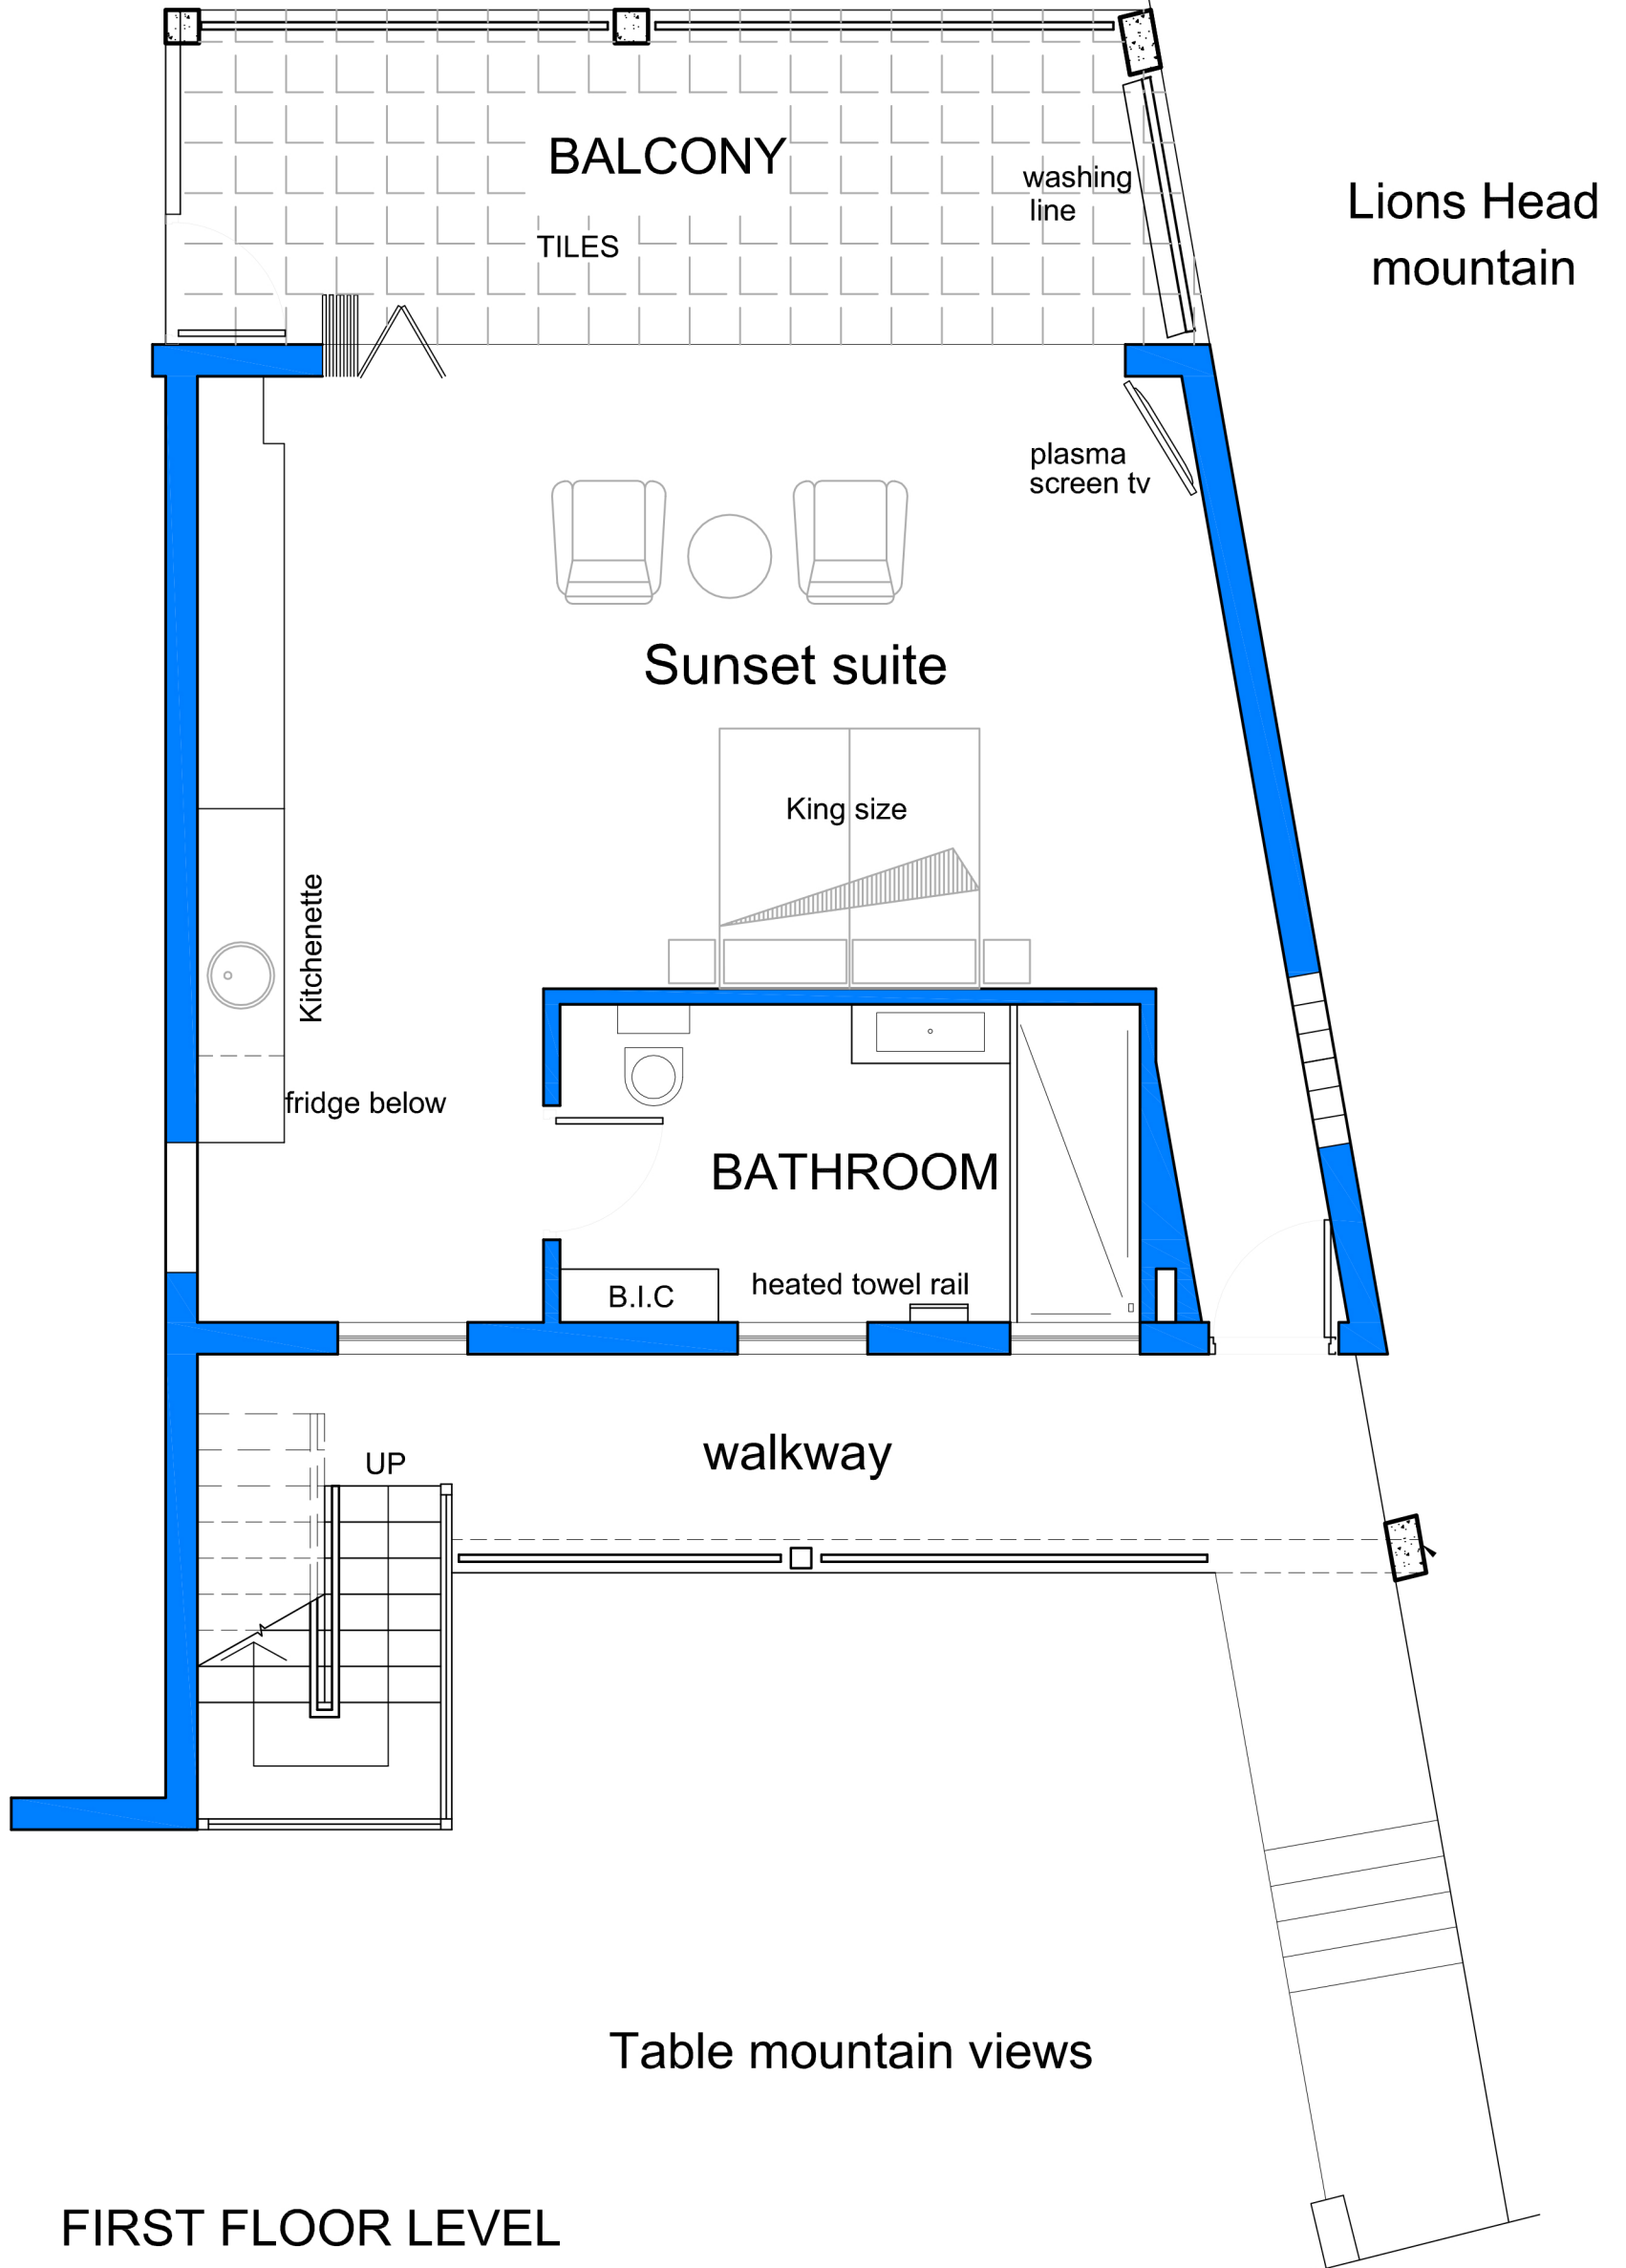

Sea Mount

2 RONTREE AVENUE CAMPS BAY

ocean views

FIRST FLOOR LEVEL